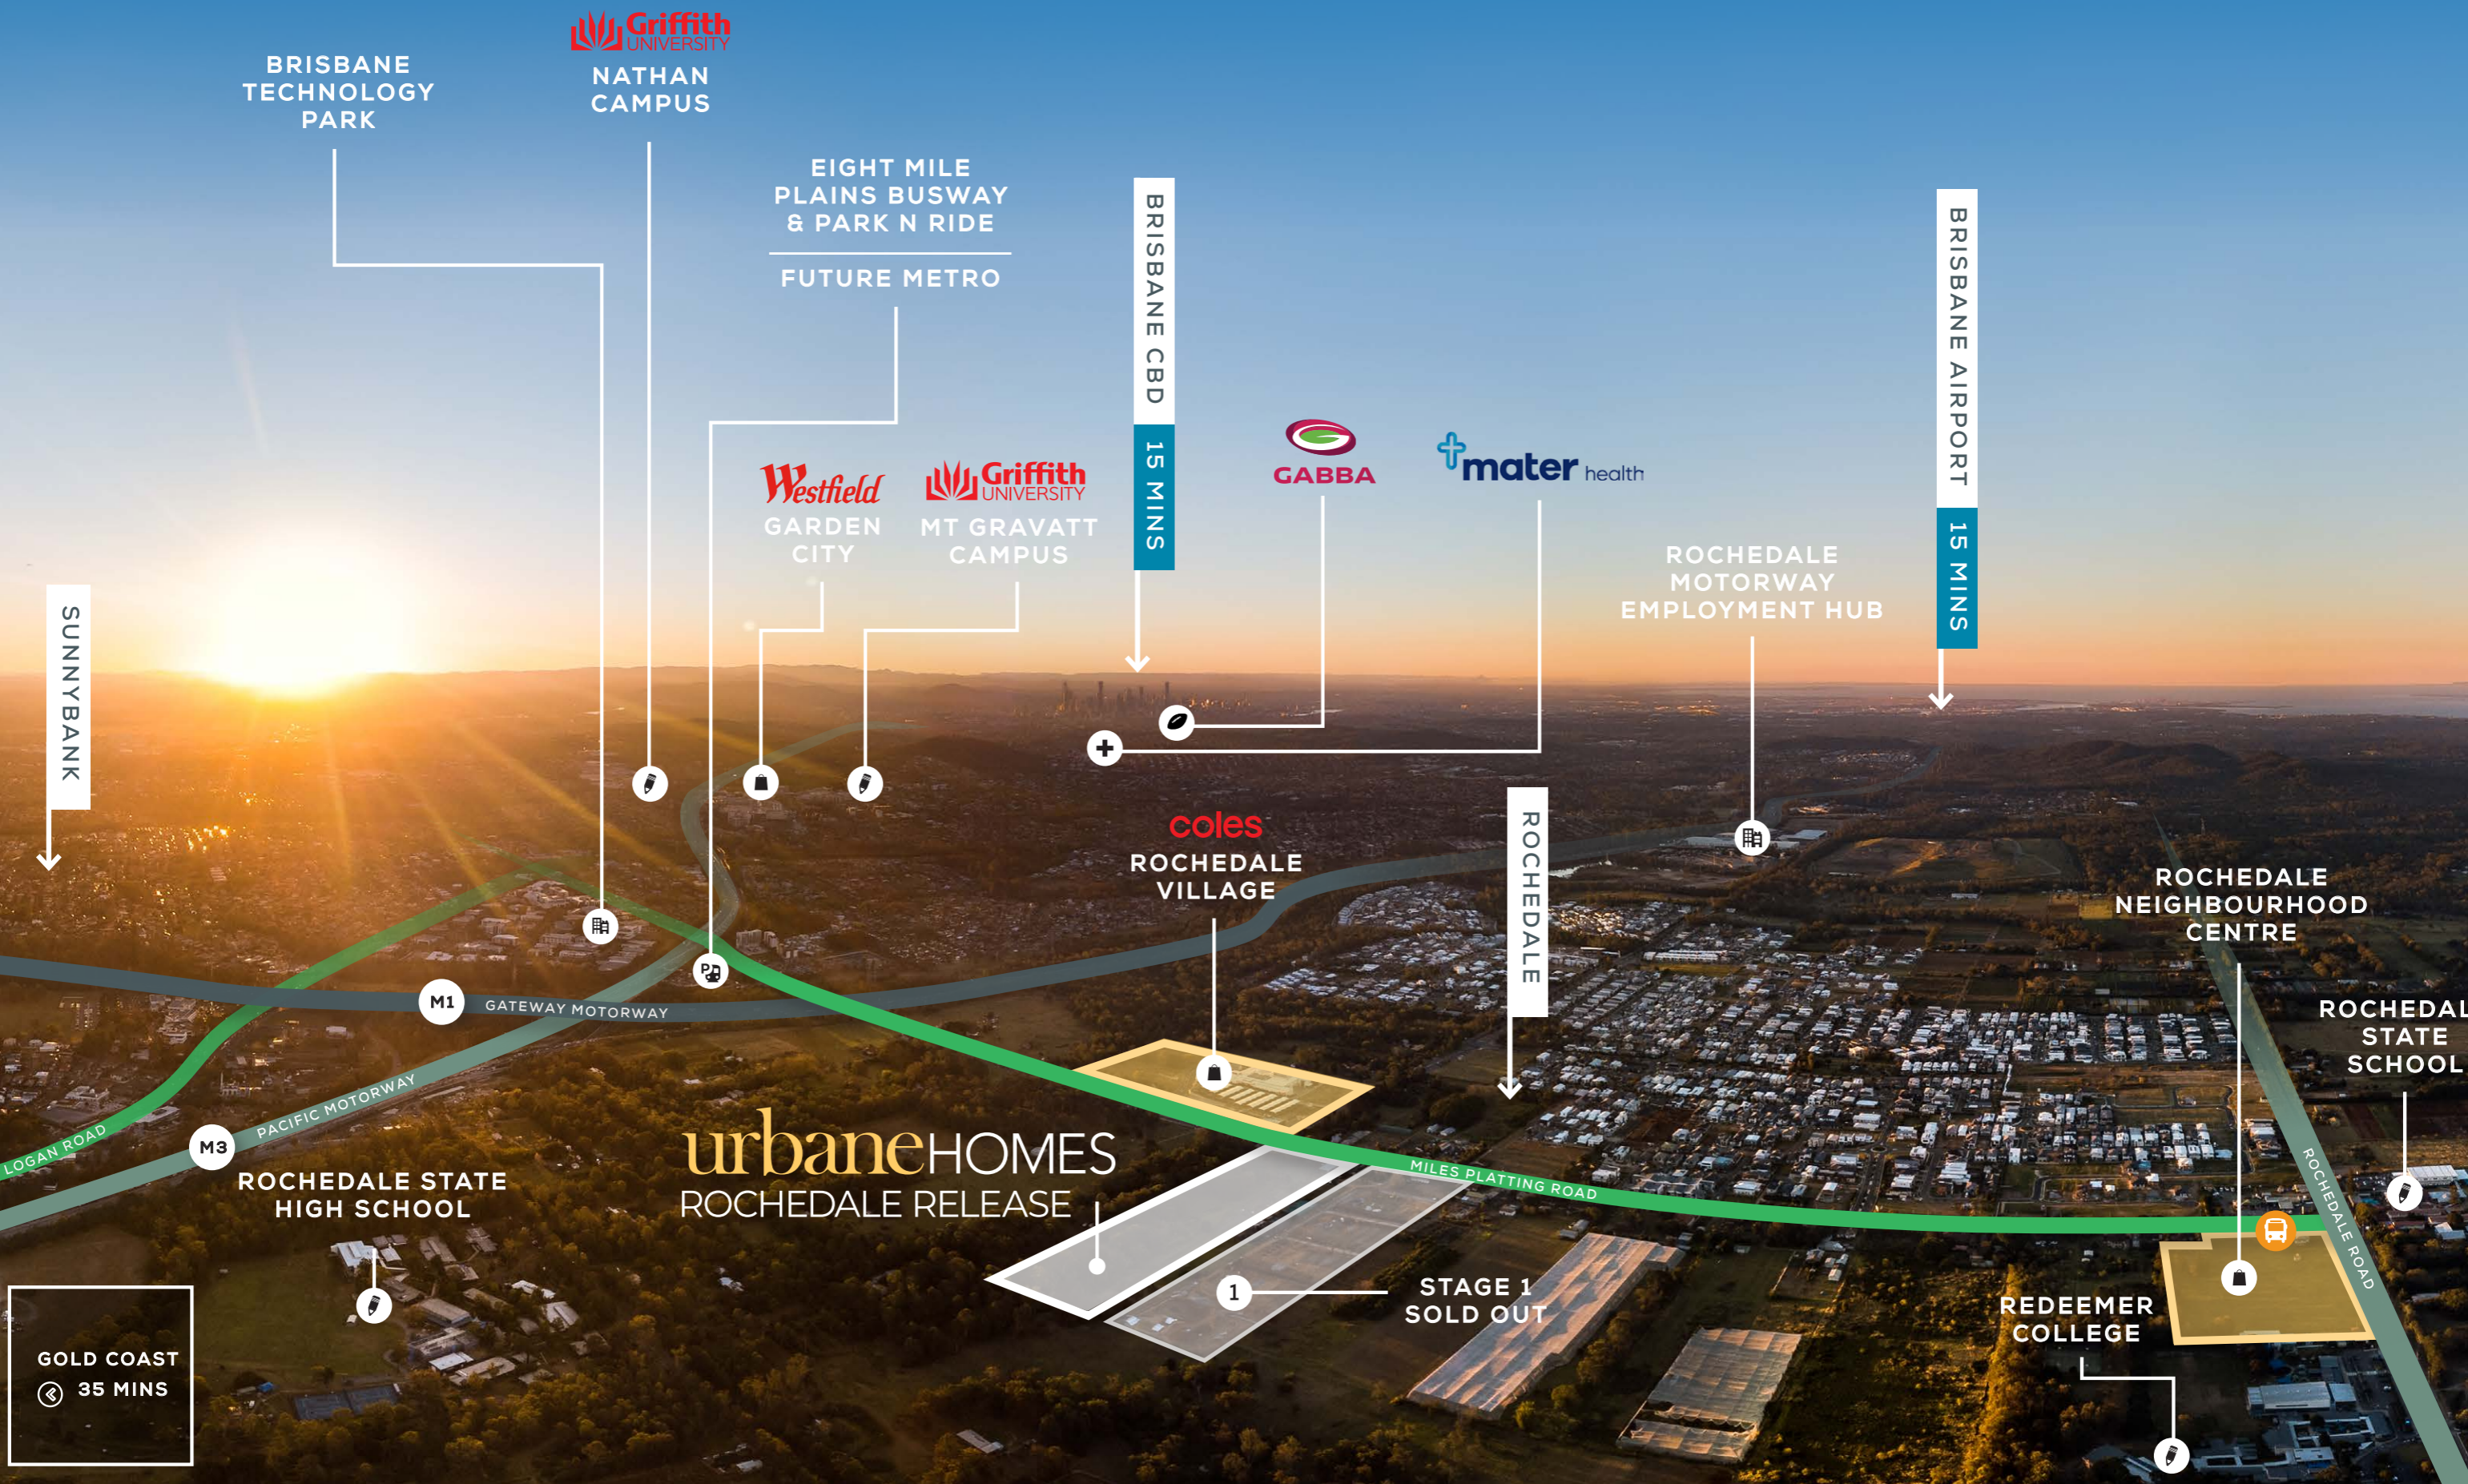

Brisbane at your fingertips

BRISBANE TECHNOLOGY PARK

NATHAN CAMPUS

EIGHT MILE PLAINS BUSWAY & PARK N RIDE
FUTURE METRO

BRISBANE CBD 15 MINS

BRISBANE AIRPORT 15 MINS

Westfield GARDEN CITY

Griffith UNIVERSITY MT GRAVATT CAMPUS

ROCHEDALE MOTORWAY EMPLOYMENT HUB

SUNNYBANK

coles ROCHEDALE VILLAGE

ROCHEDALE

ROCHEDALE NEIGHBOURHOOD CENTRE

ROCHEDALE STATE SCHOOL

M1 GATEWAY MOTORWAY

urbaneHOMES ROCHEDALE RELEASE

MILES PLATTING ROAD

M3 ROCHEDALE STATE HIGH SCHOOL

STAGE 1 SOLD OUT

REDEEMER COLLEGE

GOLD COAST 35 MINS